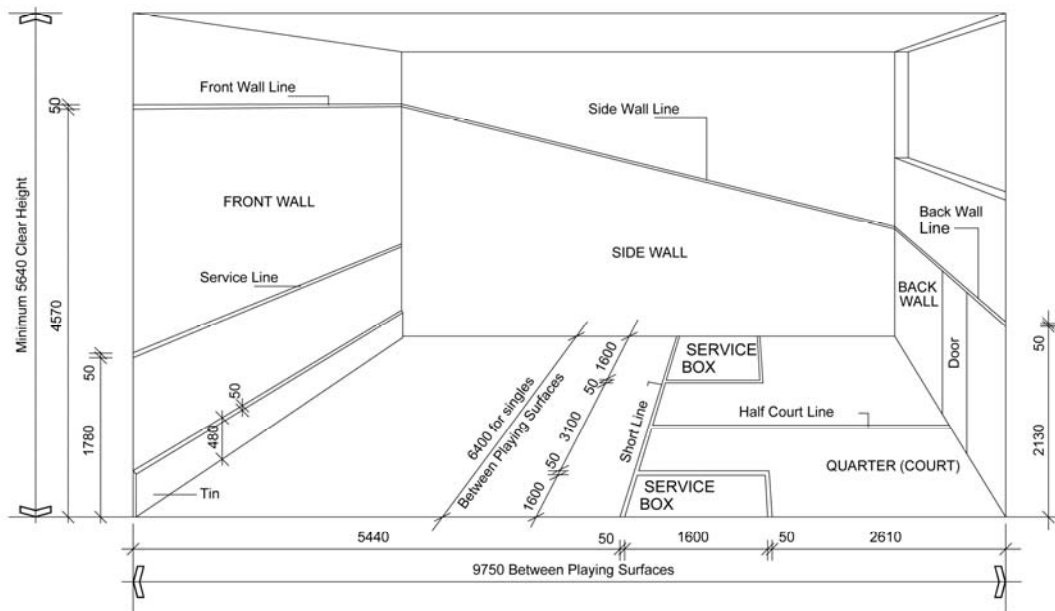

GENERAL CONFIGURATION OF THE INTERNATIONAL SINGLES COURT

NEAR SIDE WALL OMITTED FOR CLARITY

DIAGONALS FOR SINGLES 11665

Dimensions of Singles Squash Court

Also applicable for Racketball